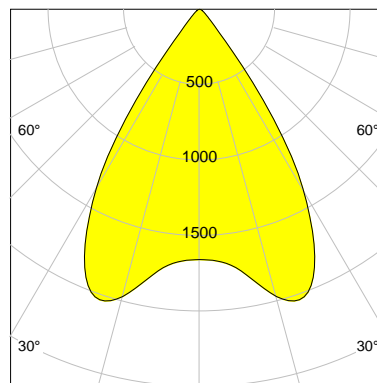

REFLECTOR

Technology	ULTRA
Material	Miro 20 Silver
FWHM	66°
FWTM	80°